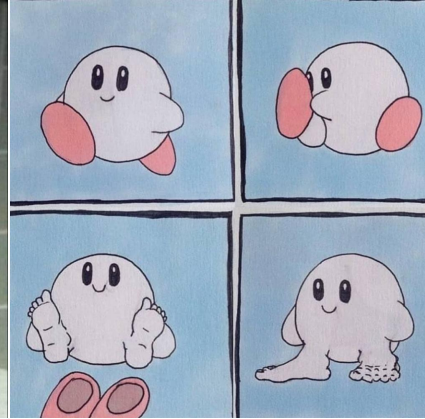

💕💕💕

💕💕💕 i dropped my love

💕 for you all over the place 💕

How cute is the person reading this?

The Obscurity

Bears

B

The Locality

All

Images

News

Books

More

The image features two yellow thinking face emojis (🤔) positioned on either side of the text. The emoji on the left is larger and more prominent, while the one on the right is smaller and partially obscured. Both emojis have a hand on their chin, indicating a state of deep thought or contemplation. The background is a soft, light yellow gradient.